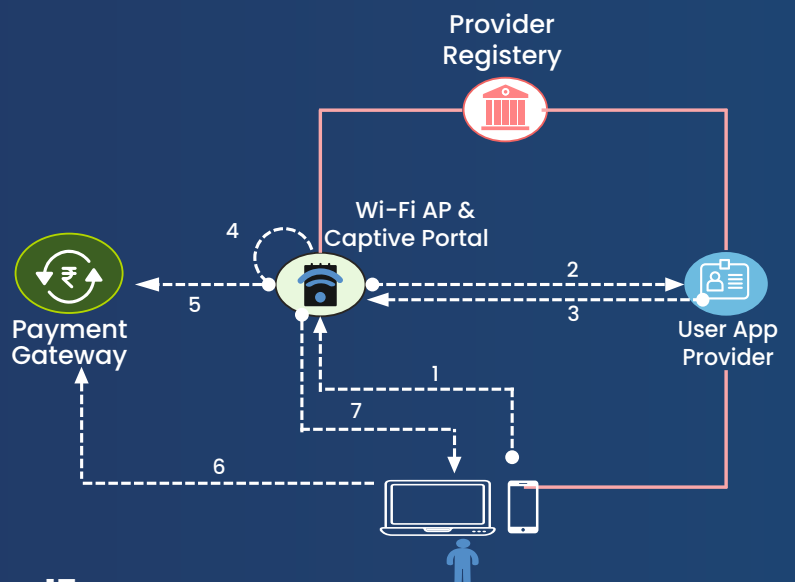

Increase broadband connectivity across India and further push internet adoption in rural areas.

Wi-fi networks to be enabled by Public Data Office Aggregators (PDOAs) to provide Wi-fi service through Public Data Offices (PDOAs).

Will help in proliferation of broadband internet, enhance income & employment for small and medium entrepreneurs and ease of doing business.