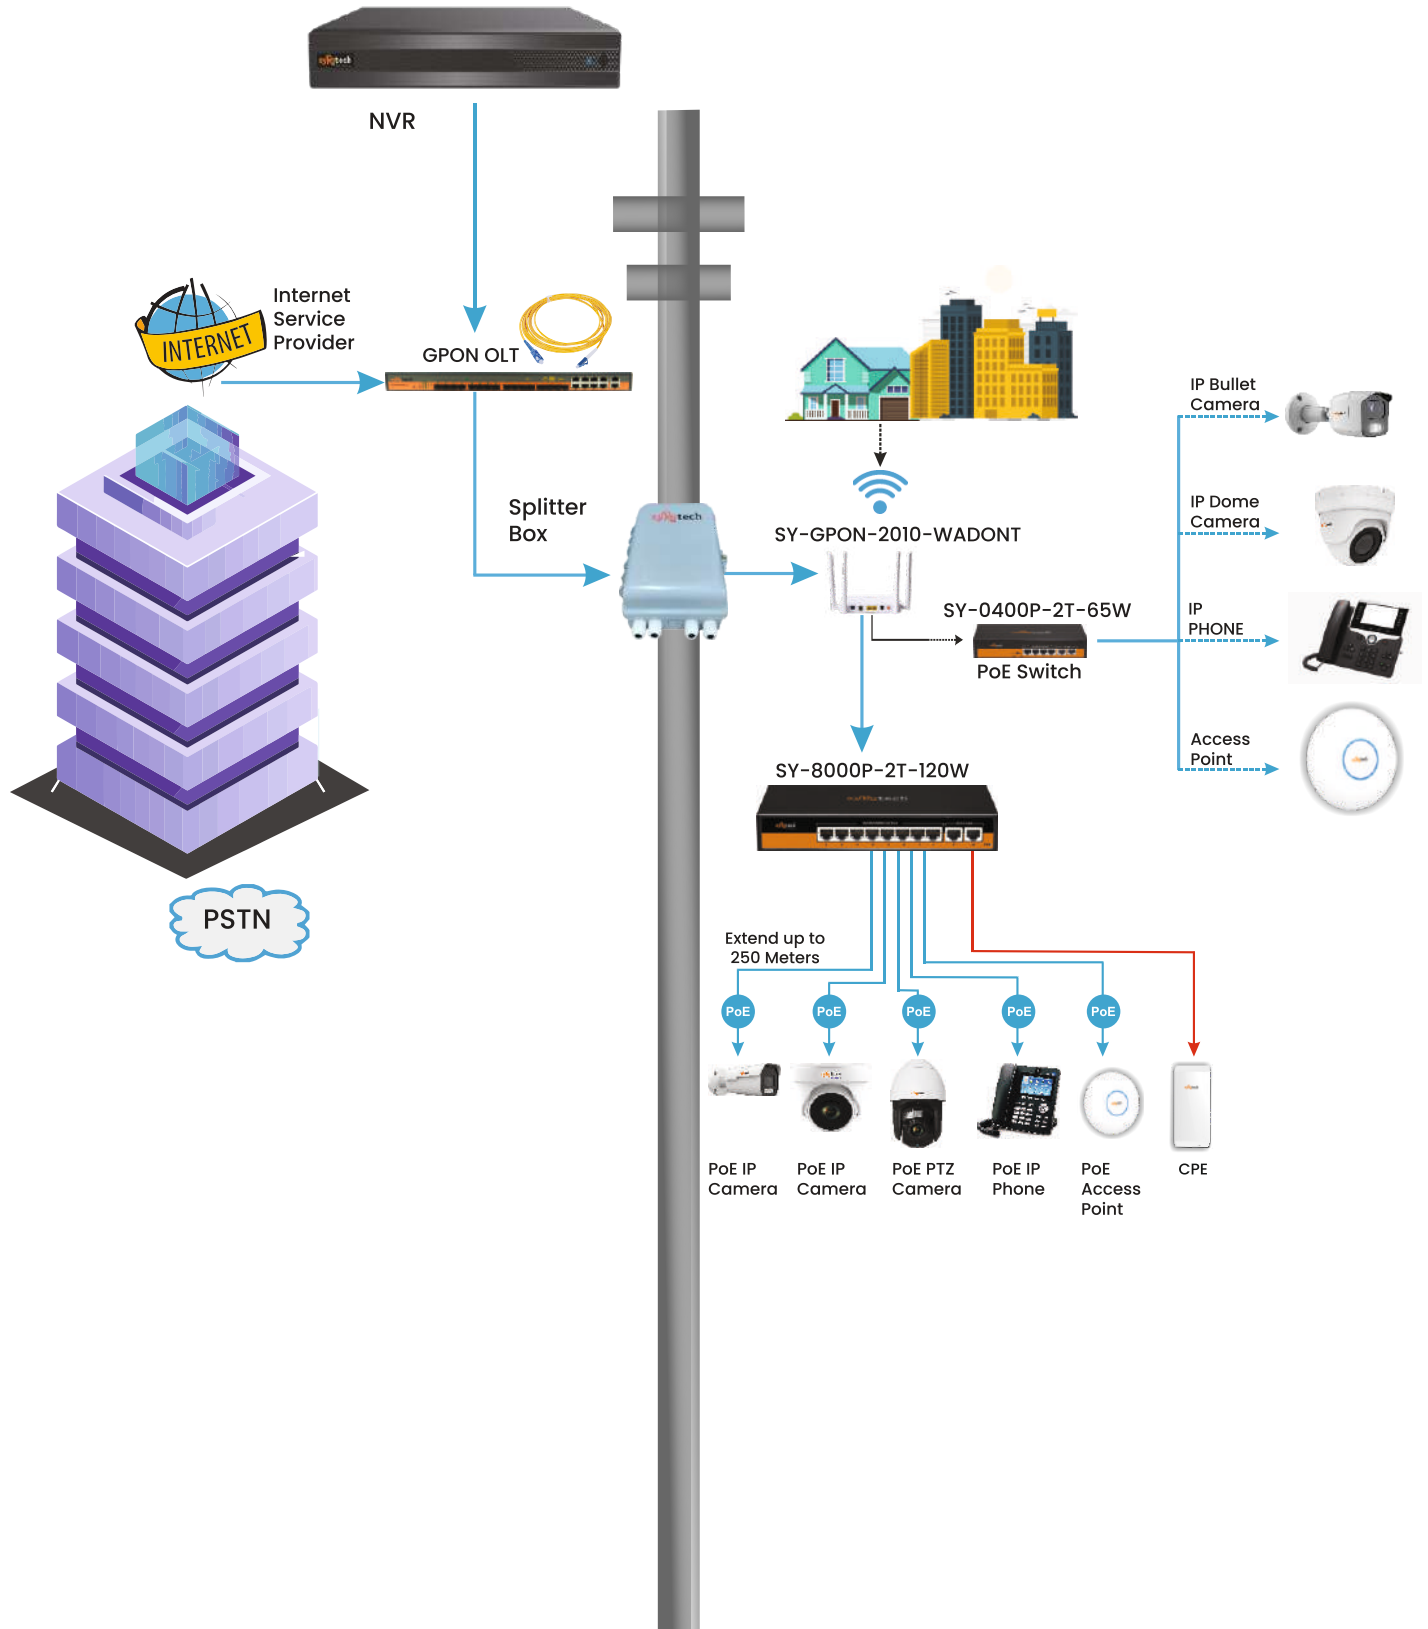

CCTV and WI-FI Solution Over FTTX