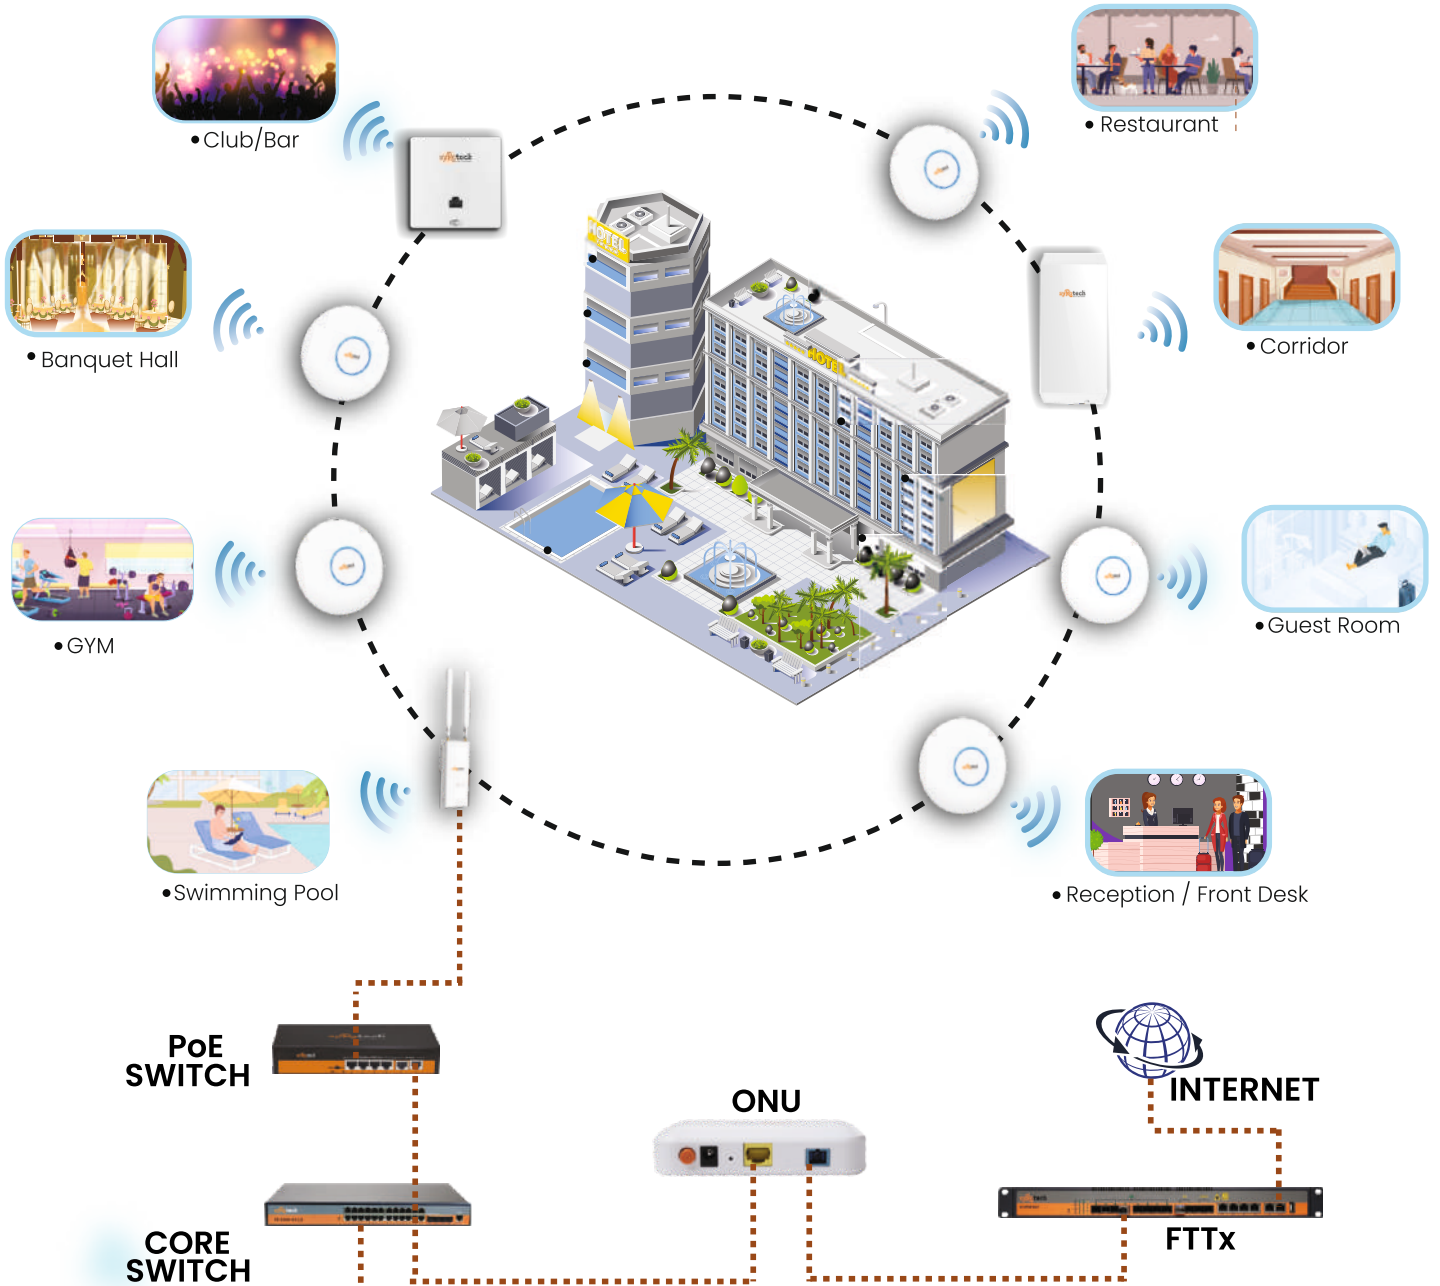

**SY-CPE-500M**

2.4GHz 11n 300Mbps, 8dbi directional antenna, IP65 waterproof enclosure, AP, Station, WISP operating mode supported, Up to 30 meters of flexible deployment with included PoE Injector.

## Wireless Router

**SY-AX-1800 (WiFi-6)**  
2.4GHz: 300Mbps, 5GHz: 1201Mbps 5\*6dBi high-gain antennas MU-MIMO Parental Control.

**SY-1200-AC-PRO**  
2.4GHz: 300Mbps, 5GHz: 1201Mbps 5\*6dBi external antennas MU-MIMO Parental Control.

**SY-1200-AC**  
2.4GHz & 5GHz 4\*6dBi external dual band antennas Remote Web Management.

# Wi-Fi Solution

AP Centralized Controller System

- 802.11AX Indoor Dual-Band Long Range Access Point.
- AP is designed based on the new Wi-Fi 6 Technology.
- Upto 3000Mbps Dual-Band Data rate (2.4, 5.0GHz).
- 3Gbps Wi-Fi, 2.5 Times Higher rate.
- More than 20% wider Wi-Fi coverage, Higher Capacity.
- Higher security, Intelligent roaming protocol.
- Power Input width 802.3at PoE.