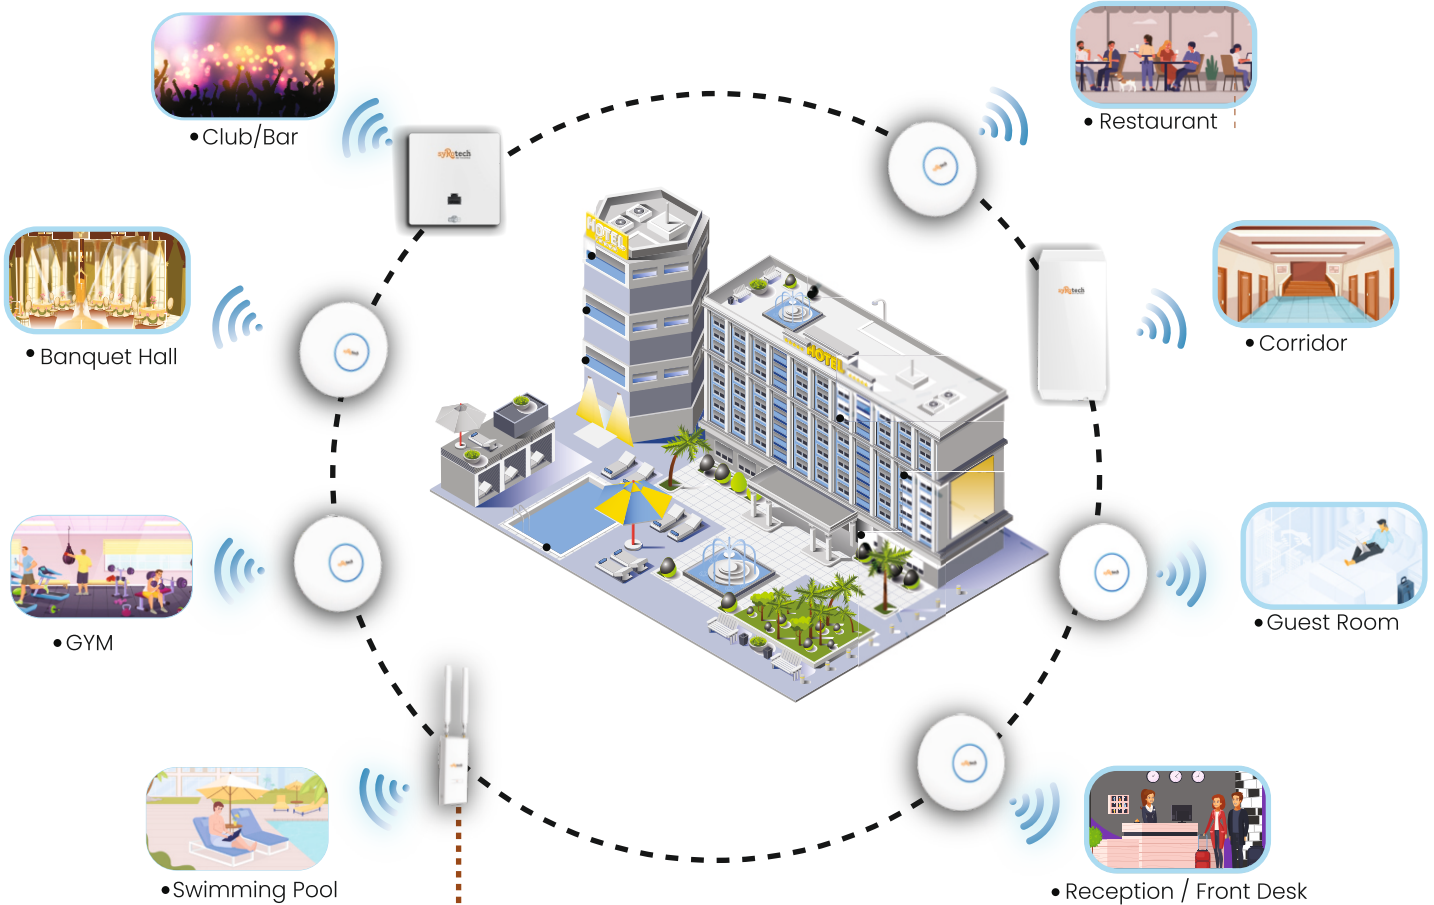

SY-CPE-500M

2.4GHz 11n 300Mbps, 8dbi directional antenna, IP65 waterproof enclosure, AP, Station, WISP operating mode supported, Up to 30 meters of flexible deployment with included PoE Injector.

Wireless Router

SY-AX-1800 (WiFi-6)
2.4GHz: 300Mbps, 5GHz: 1201Mbps 5*6dBi high-gain antennas MU-MIMO Parental Control.

SY-1200-AC-PRO
2.4GHz: 300Mbps, 5GHz: 1201Mbps 5*6dBi external antennas MU-MIMO Parental Control.

SY-1200-AC
2.4GHz & 5GHz 4*6dBi external dual band antennas Remote Web Management.

Wi-Fi Solution

PoE SWITCH

ONU

INTERNET

CORE SWITCH

FTTX

AP Centralized Controller System

- 802.11AX Indoor Dual-Band Long Range Access Point.
- AP is designed based on the new Wi-Fi 6 Technology.
- Upto 3000Mbps Dual-Band Data rate (2.4, 5.0GHz).
- 3Gbps Wi-Fi, 2.5 Times Higher rate.
- More than 20% wider Wi-Fi coverage, Higher Capacity.
- Higher security, Intelligent roaming protocol.
- Power Input width 802.3at PoE.