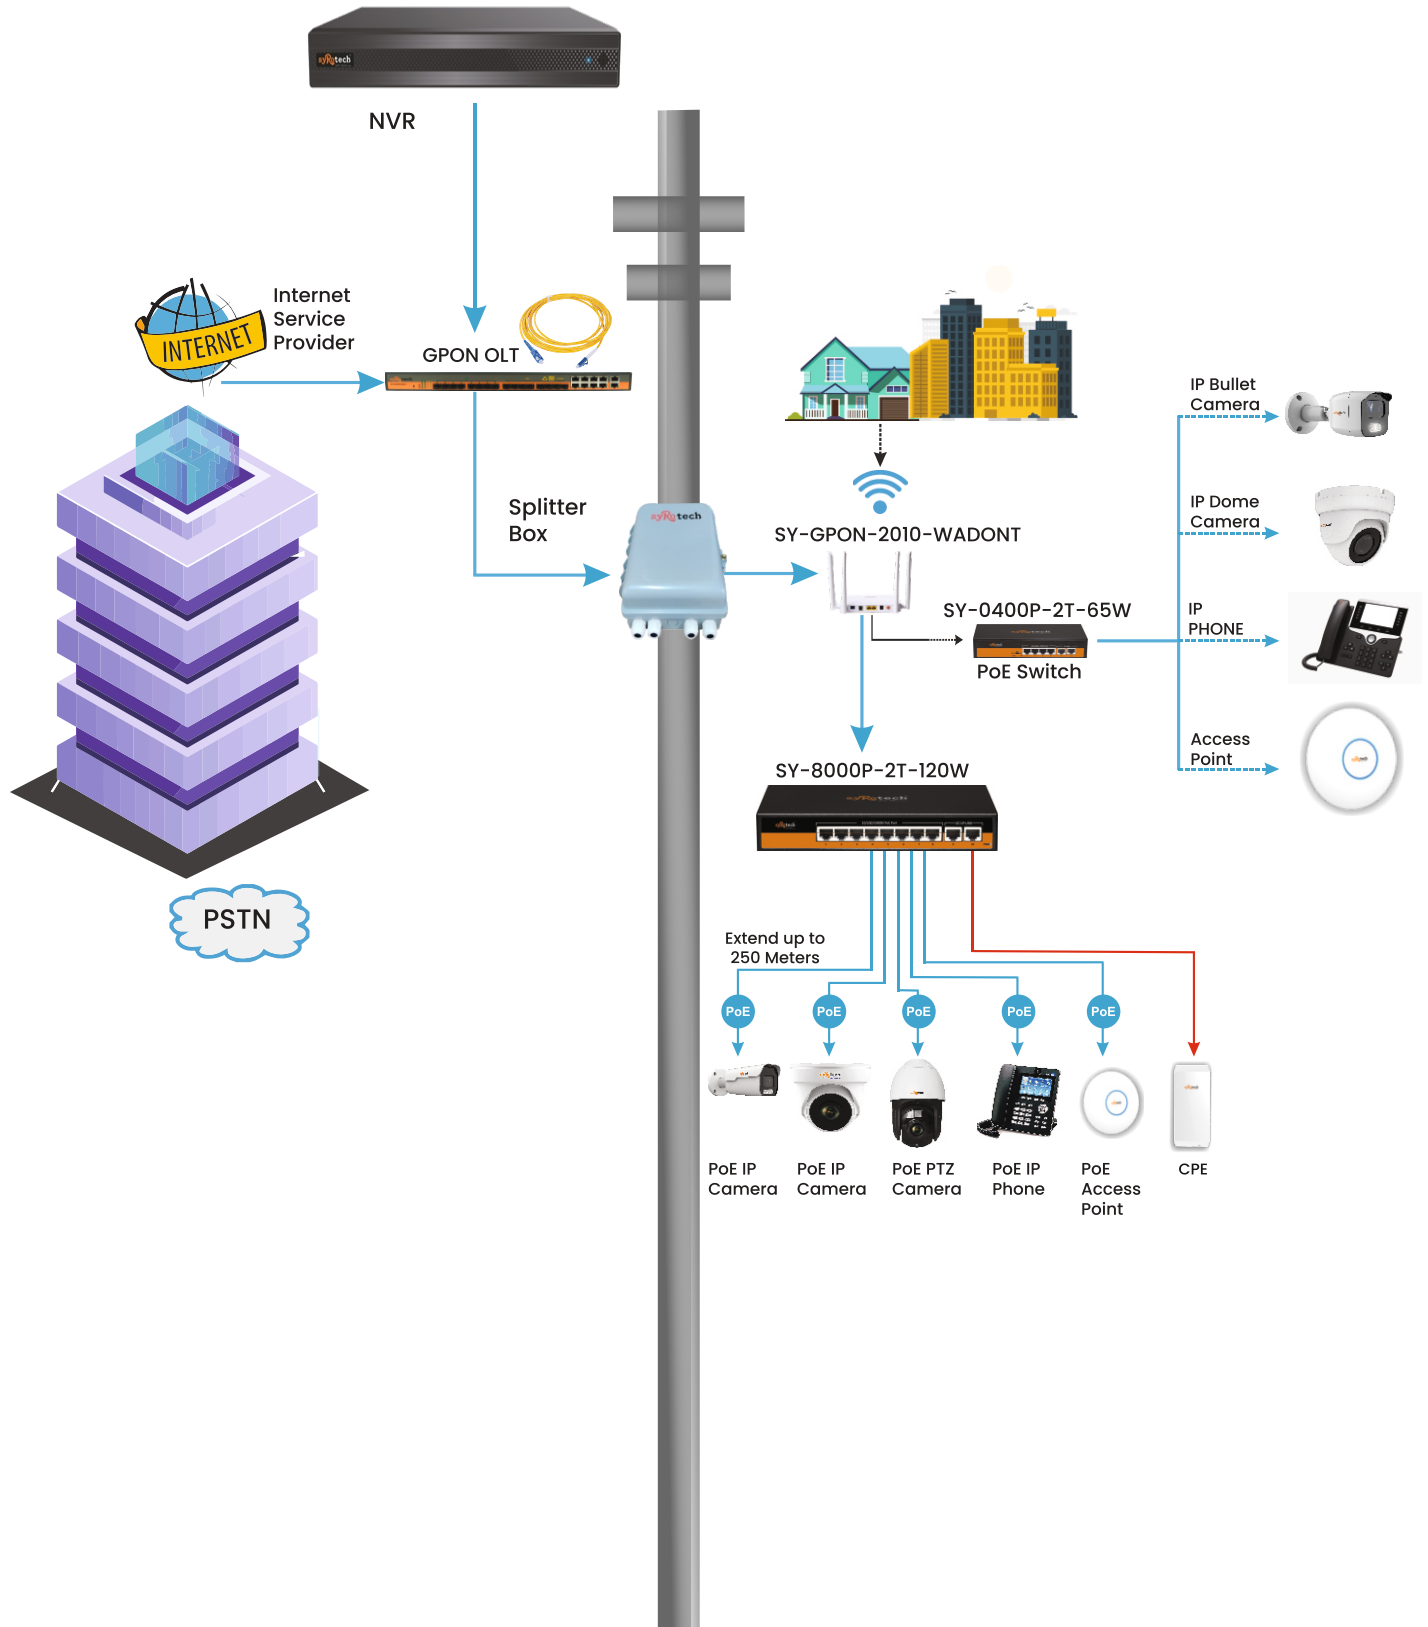

CCTV and WI-FI Solution Over FTTX