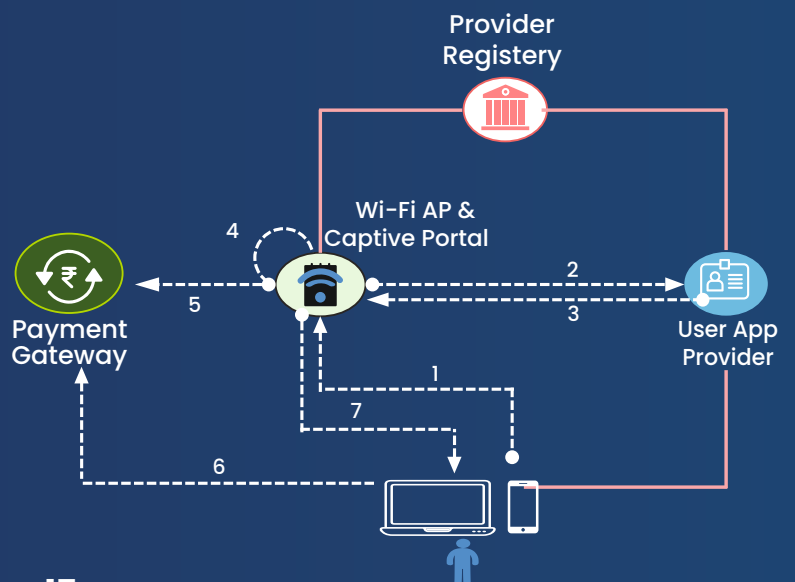

Increase broadband connectivity across India and further push internet adoption in rural areas.

Wi-fi networks to be enabled by Public Data Office Aggregators (PDOAs) to provide Wi-fi service through Public Data Offices (PDOAs).

Will help in proliferation of broadband internet, enhance income & employment for small and medium entrepreneurs and ease of doing business.